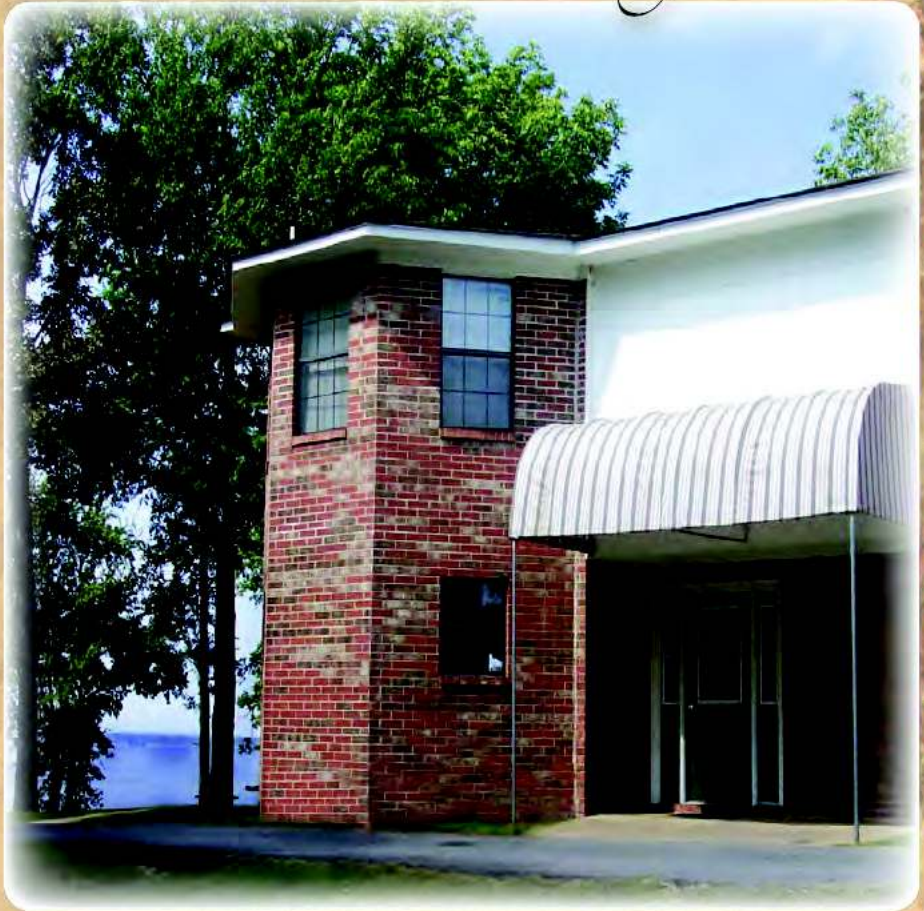

Family reunions, wedding receptions, business meetings, small conventions and family vacations.

Hospitality House & Training Center

www.hugolakestatepark.com

KIAMICHI PARK AT HUGO LAKE is located just a few miles east of Hugo, Oklahoma. Take highway 70 East toward Sawyer, and turn left at the main road into Kiamichi Park. You will be on road "A". Stay on road A and follow signs to the "Hospitality House".